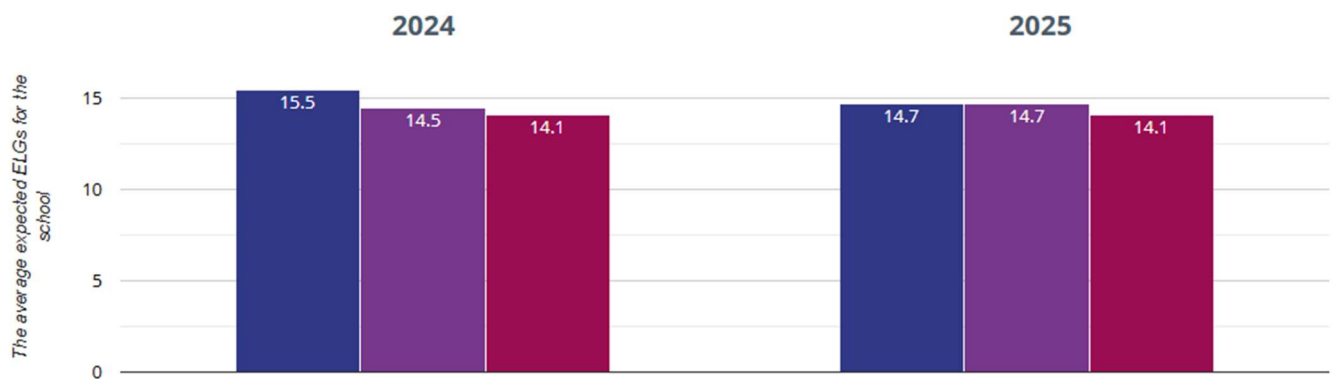

Early Years (Reception)

★ Good Level Of Development

📈 Average number of early learning goals at expected level per child

■ Alderbury and West Grimstead Church of England Primary School

■ Wiltshire (203)

■ NCER National (16327)