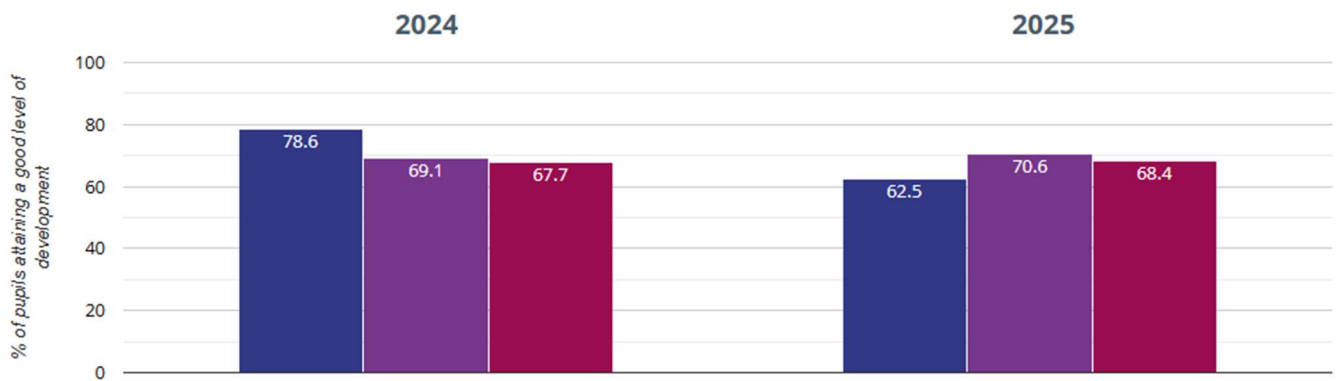

Early Years (Reception)

★ Good Level Of Development

📈 Average number of early learning goals at expected level per child

■ Alderbury and West Grimstead Church of England Primary School

■ Wiltshire (203)

■ NCER National (16327)