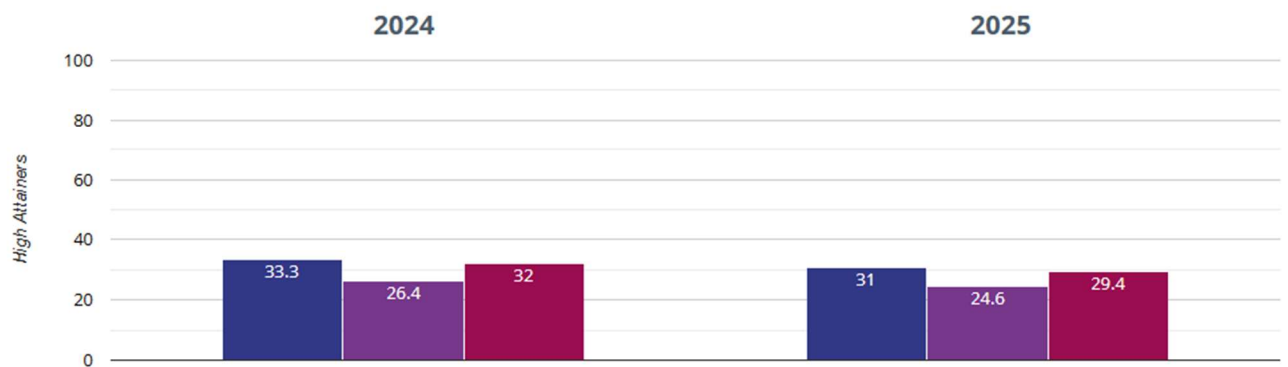

? GPS - high attainers

Alderbury and West Grimstead Church of England Primary School

Wiltshire (198)

NCER National (14270)