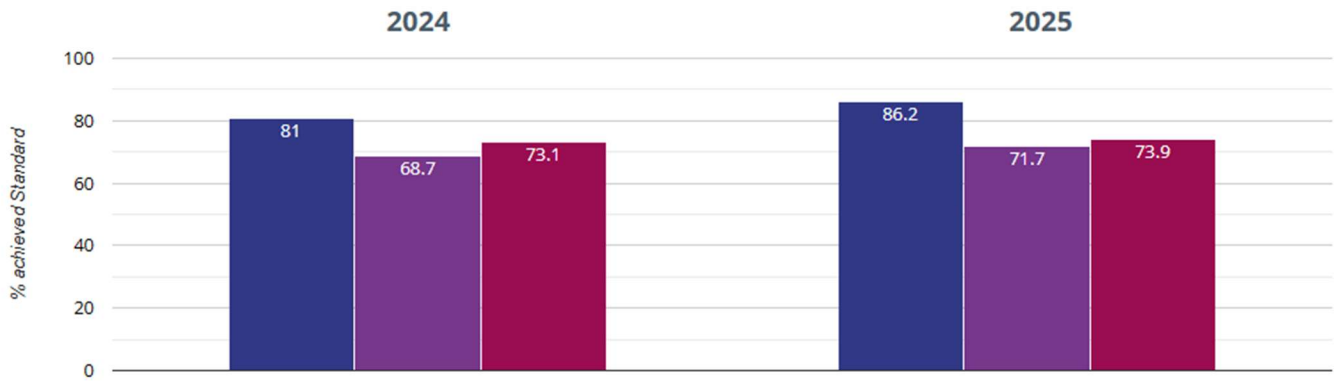

## ✎ Writing - high attainers

■ Alderbury and West Grimstead Church of England Primary School

■ Wiltshire (198)

■ NCER National (14270)

## ⊕ Maths - achieved standard