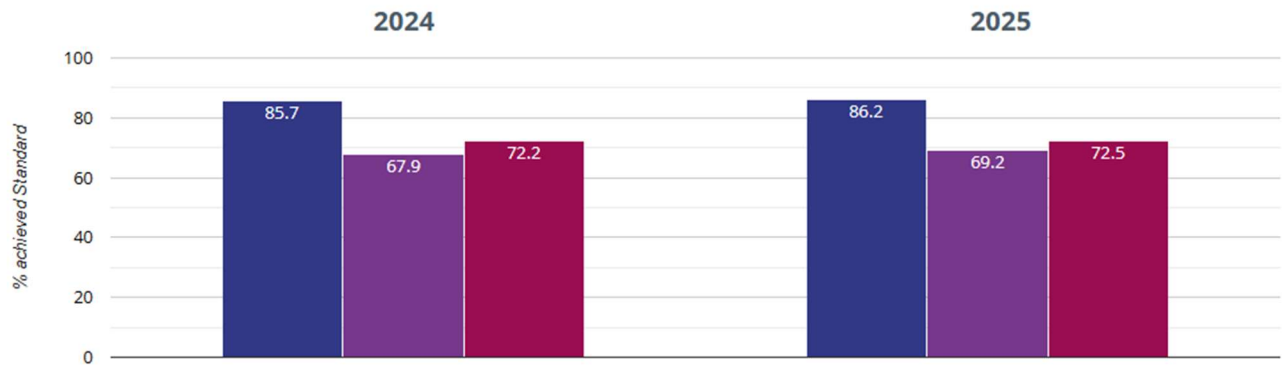

## ⊕ Maths - achieved standard

## ⊕ Maths - high attainers

■ Alderbury and West Grimstead Church of England Primary School

■ Wiltshire (198)

■ NCER National (14270)

## ? GPS - achieved standard