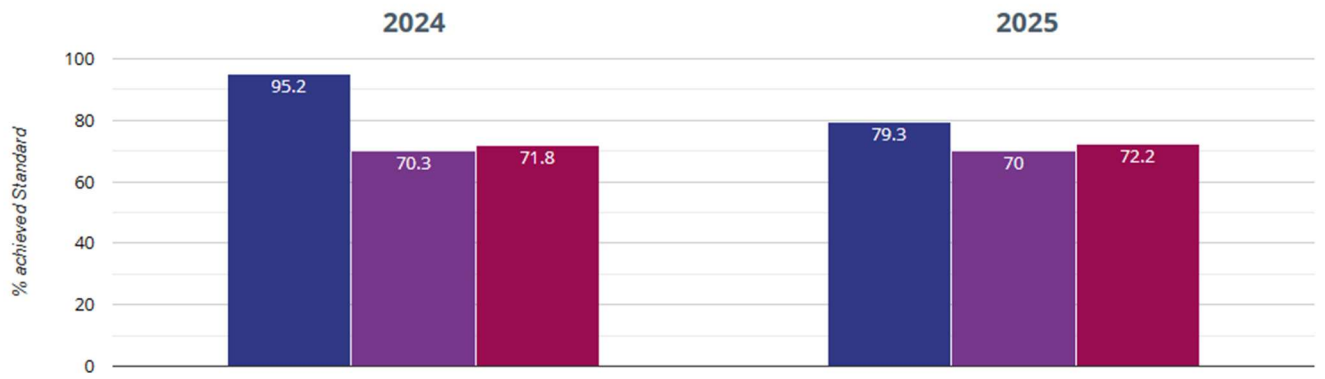

## Reading - achieved standard

## Reading - high attainers

Alderbury and West Grimstead Church of England Primary School

Wiltshire (198)

NCER National (14270)

## ✎ Writing - achieved standard