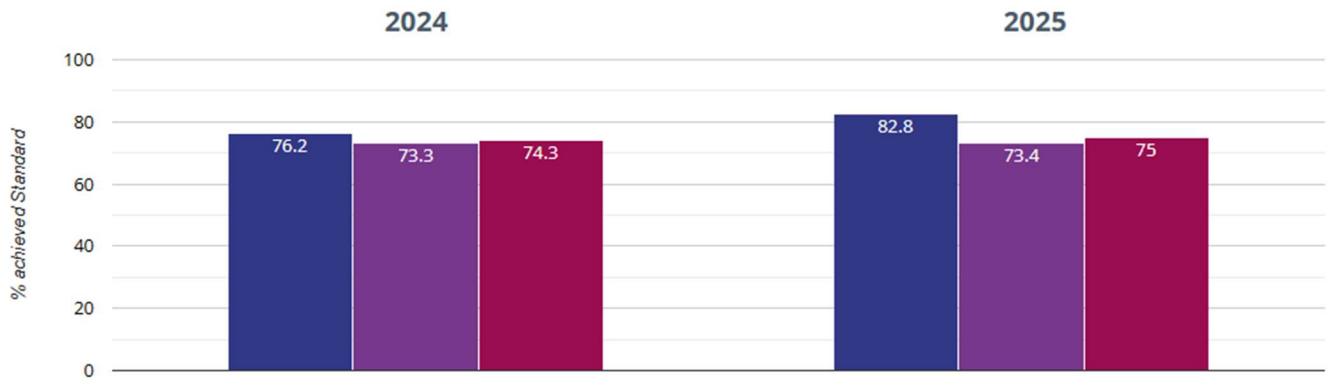

### RWM - achieved standard

### RWM - high attainers

 Alderbury and West Grimstead Church of England Primary School

 Wiltshire (198)

 NCER National (14270)

## Reading - achieved standard