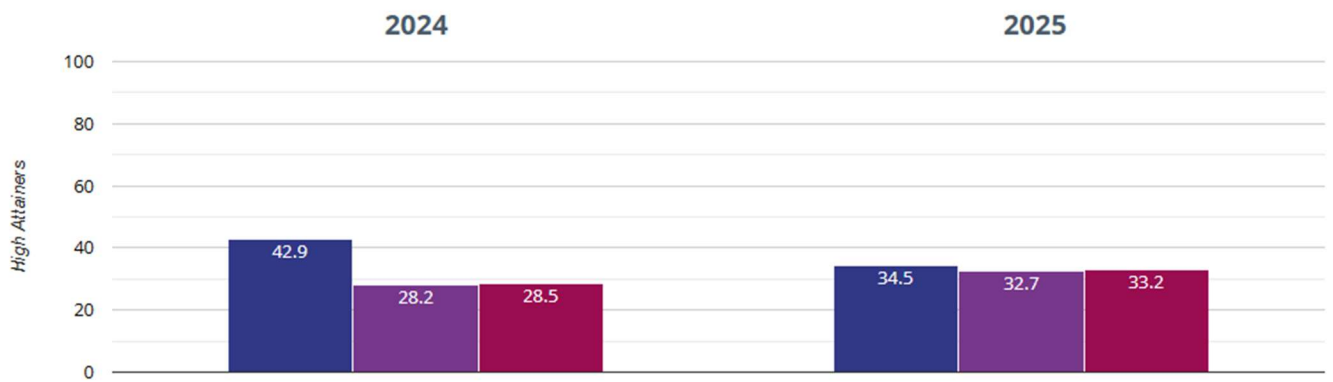

Reading - high attainers

Alderbury and West Grimstead Church of England Primary School

Wiltshire (198)

NCER National (14270)