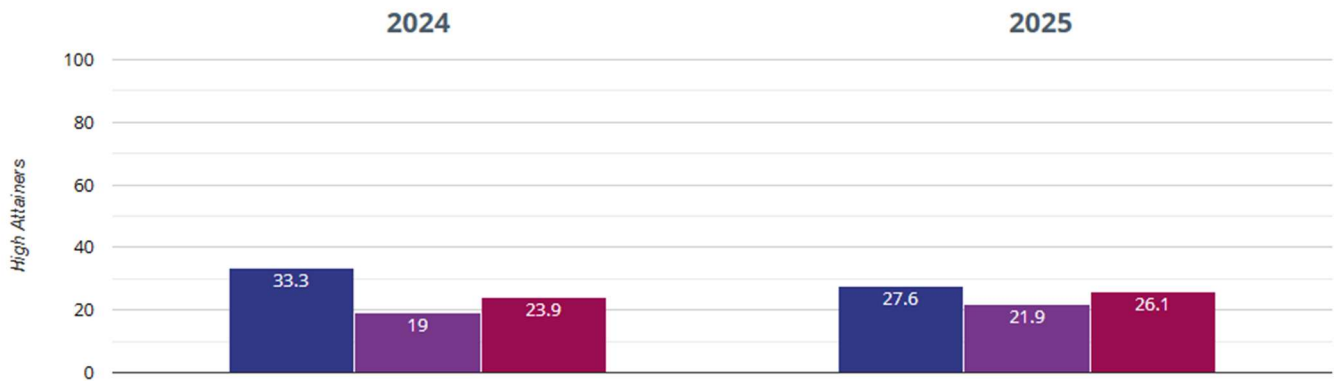

⊕ Maths - high attainers

■ Alderbury and West Grimstead Church of England Primary School

■ Wiltshire (198)

■ NCER National (14270)