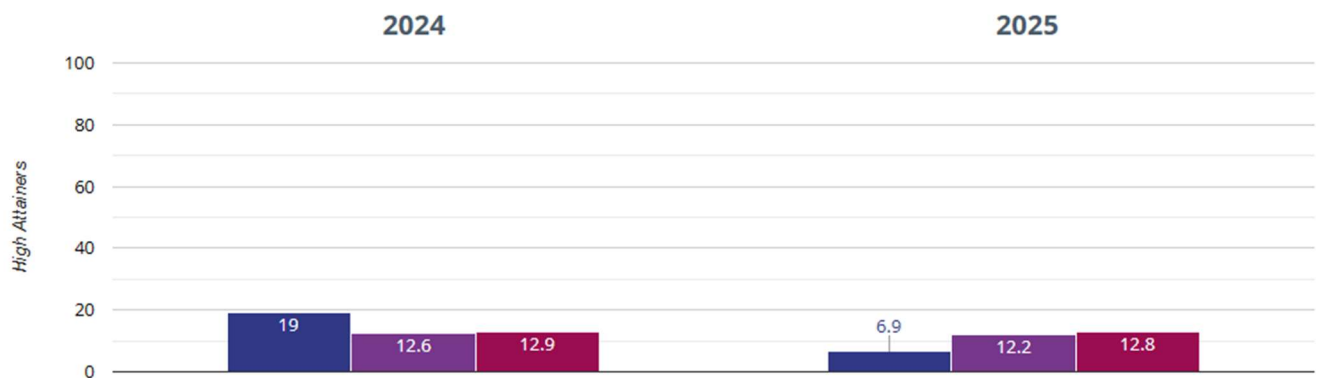

✎ Writing - high attainers

■ Alderbury and West Grimstead Church of England Primary School

■ Wiltshire (198)

■ NCER National (14270)